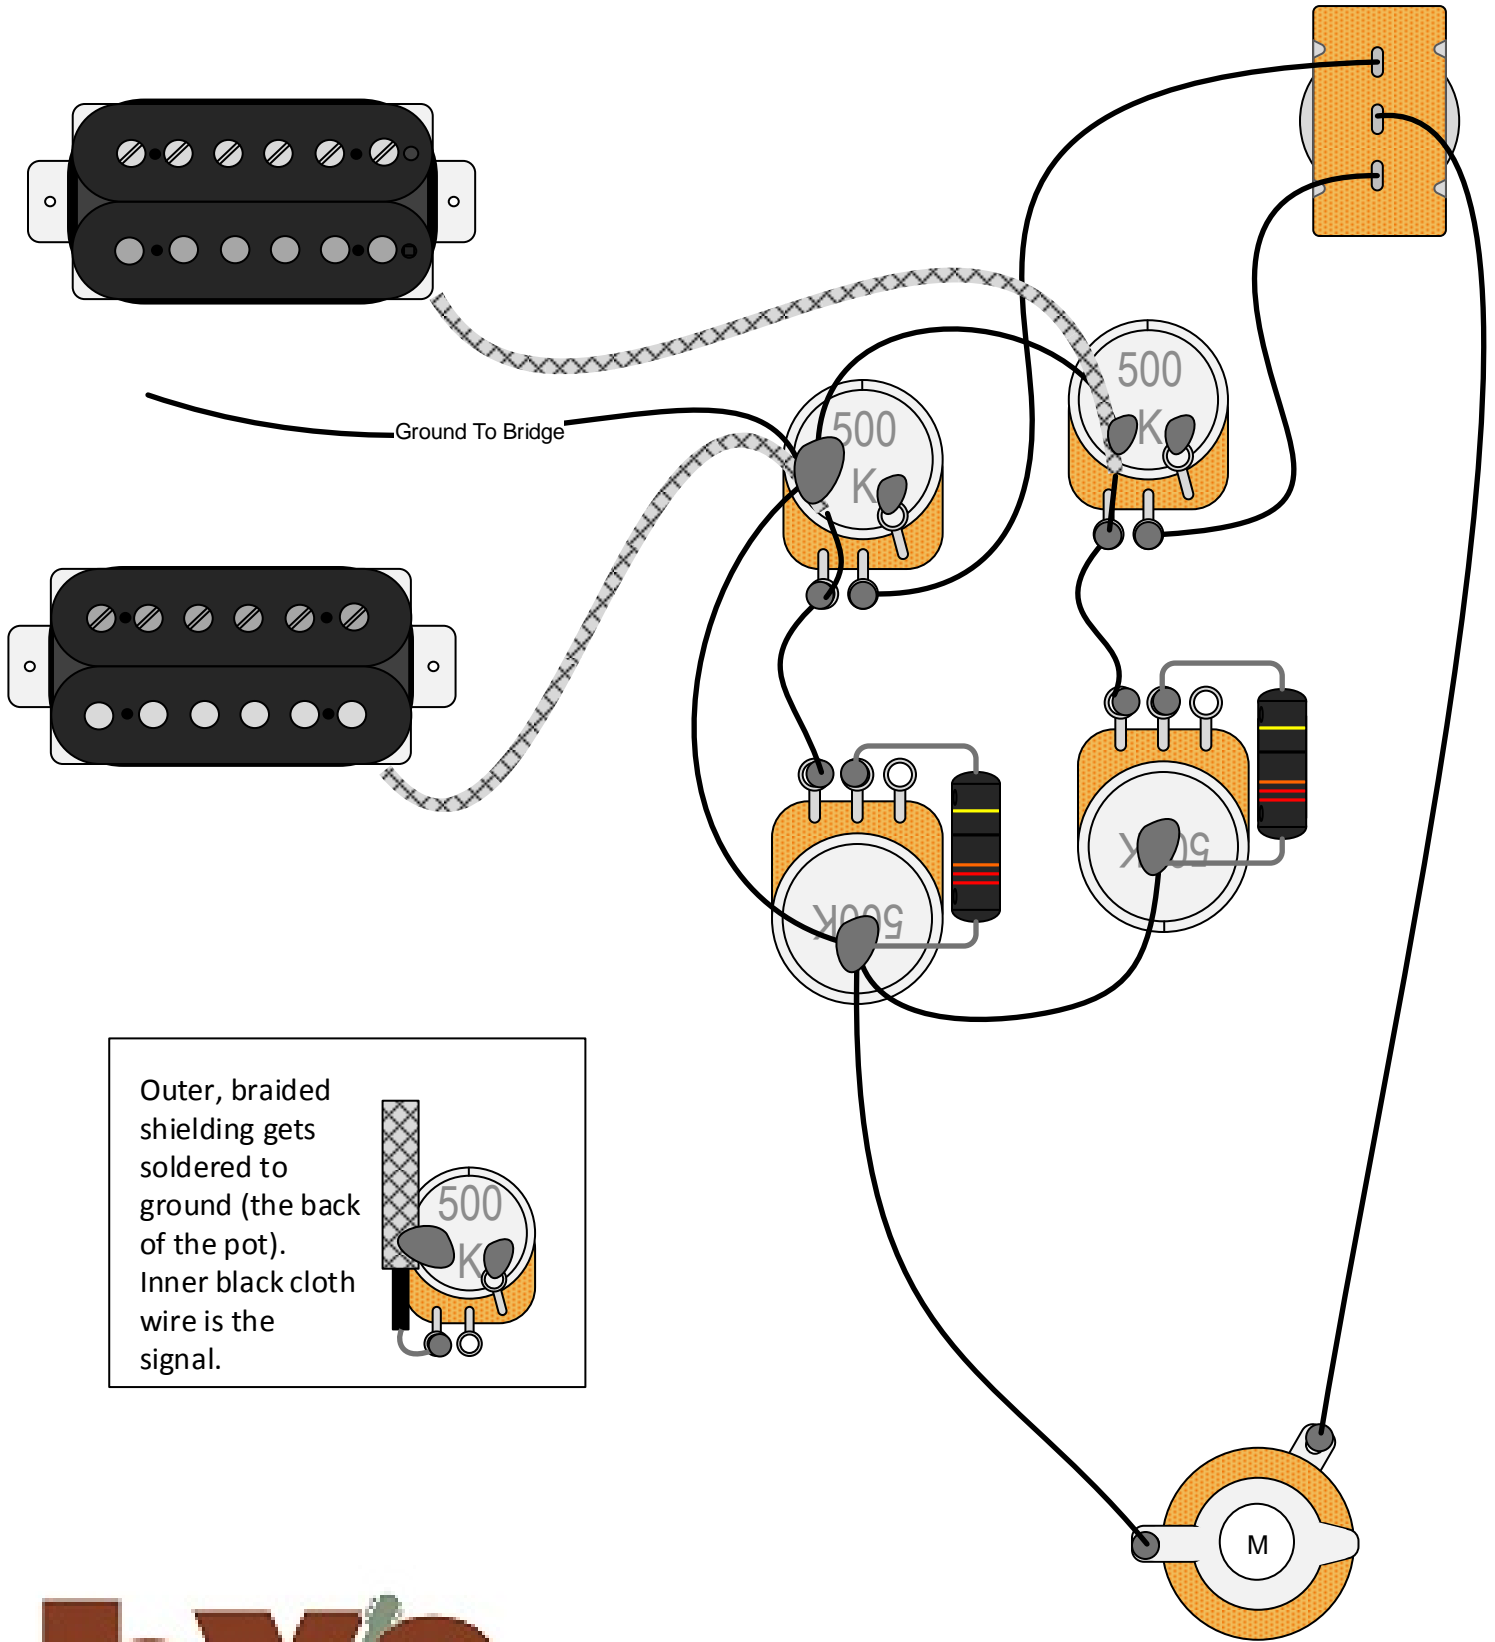

2 Blizzard of 59 Humbuckers, 2 Volume, 2 Tone, 3 Way Switch

Outer, braided shielding gets soldered to ground (the back of the pot). Inner black cloth wire is the signal.